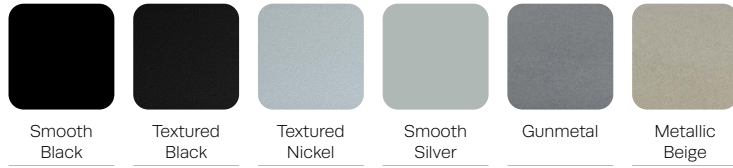

OPTIONS –

- Optional wood, polyurethane or solid surface arm caps available
- Choice of metal leg or extended arm design
- Contrasting fabrics
- Custom finishes
- Moisture barrier

WOOD FINISHES –

METAL FINISHES –