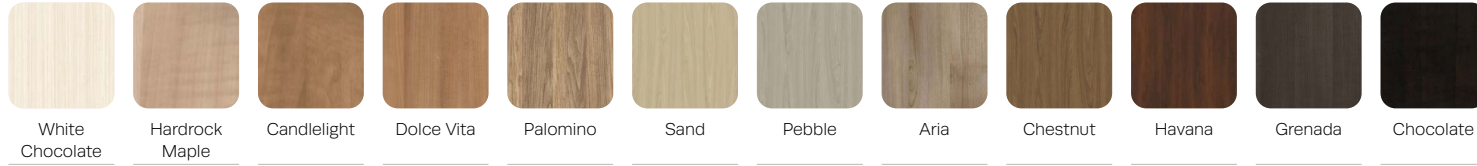

OPTIONS –

- Optional wood, polyurethane or solid surface arm caps available
- Choice of metal leg or extended arm design
- Contrasting fabrics
- Custom finishes
- Moisture barrier

WOOD FINISHES –

METAL FINISHES –